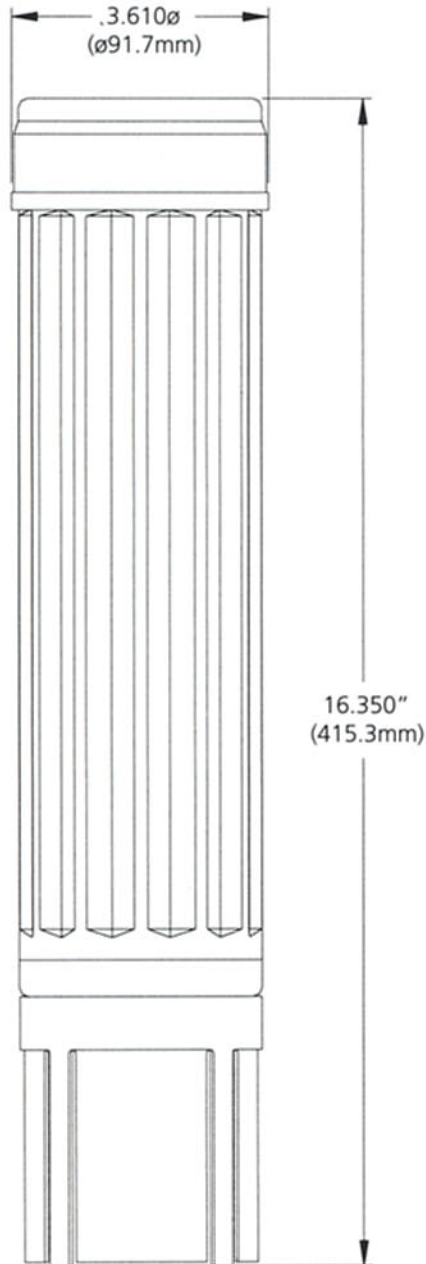

The Perfect Fit!

TOMLINSON INDUSTRIES BRINGS YOU A TOTALLY SELF-ADJUSTING WATER CUP DISPENSER.

The new WCP – a perfect fit for standard pleated, flat bottom or cone style paper water cups (with a $2\frac{3}{8}$ - 3 inch or 60.3 - 76.2 mm lip diameter).

Tube material options are crystal clear or semi-transparent plastic. Heavy-duty lexan dispensing head is available for wax paper cups.

Overall height is 16.35 inches (415.3 mm). Easy to mount; hardware included.

www.tomlinsonind.com

World Class, Worldwide

tomlinson®

Tomlinson Industries Self-Adjusting Water Cup Dispenser

- Model WCP.
- Self-adjusting pull type dispenser.
- Dispenses most paper water cups: Pleated, Flat Bottom or Cone Style.
- Fits cups with 2 ³/₈" – 3" (60.3 mm – 76.2 mm) lip diameters.
- Dispenser tube is manufactured of crystal clear or semi-transparent plastic.
- Easy to mount; hardware included.
- Individually bagged – 24 per master carton.