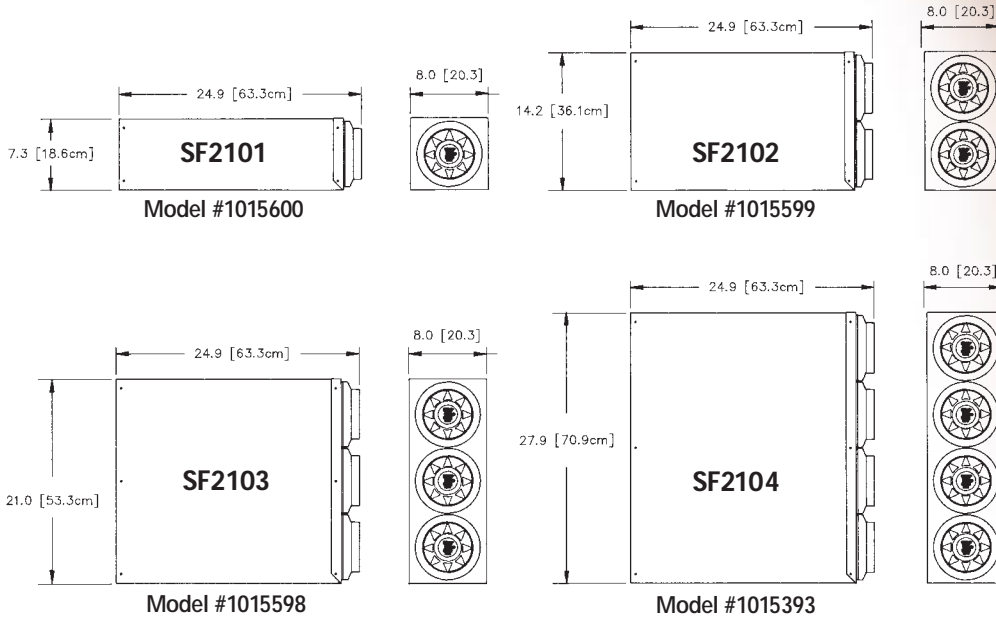

## FEATURES:

- ✓ **Simpli-Flex® 2000 Cup Dispensers Inside:**  
Each dispenser tube comes with three different self-adjusting Simpli-Flex gaskets to dispense paper, plastic and foam cups from 3-1/2 to 44 oz. (1.0 to 13 cl.)
- ✓ **The Simpli-Flex gasket completely seals the cup from contamination!**
- ✓ **Painted aluminum cabinet.**
- ✓ **Stainless steel face plate.**
- ✓ **Ideal for c-stores, kiosks, carts, caterers, concessions, outdoor events and more!**