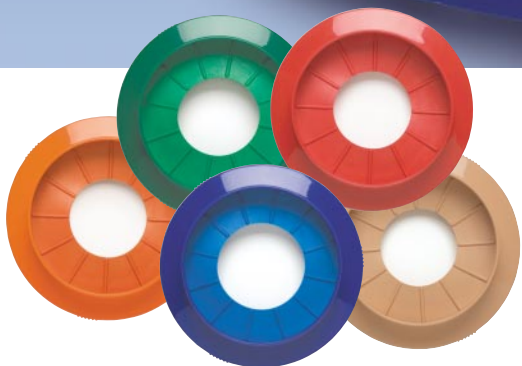

SHOW YOUR TRUE COLORS

Adding color can increase your sales!

Major retail and foodservice chains understand the direct and positive relationship that color accents have on purchase decisions. With the Simpli-Flex® 8 Series Gaskets and Clamp Rings color coordinating your décor has never been easier.

MODULAR
DISPENSING SYSTEMS

TOTAL **COLOR** COORDINATION!

The custom colored Simpli-Flex® 8 Series Gaskets and Clamp Rings along with the Modu-Light self-illuminating color panels allow you to **SHOW YOUR TRUE COLORS!**

Modu-Light Color Panels

- Self-illuminating color panels.
- Available in red, orange, yellow, green and blue.
- Easy to maintain — wipes clean with a soft cloth.

Part #	Description
Modu-Light Dispensing Cabinets	
1018925	Three hole without condiment compartment
1018929	Three hole with condiment compartment

- Totally self-adjusting gaskets will dispense cups with a lip diameter of 2-1/4" – 4-5/8" (57–117 mm).
- Made of long-lasting, durable thermopolymer.
- Material is FDA grade and NSF approved.
- Custom colors to match your décor; minimum quantities required.